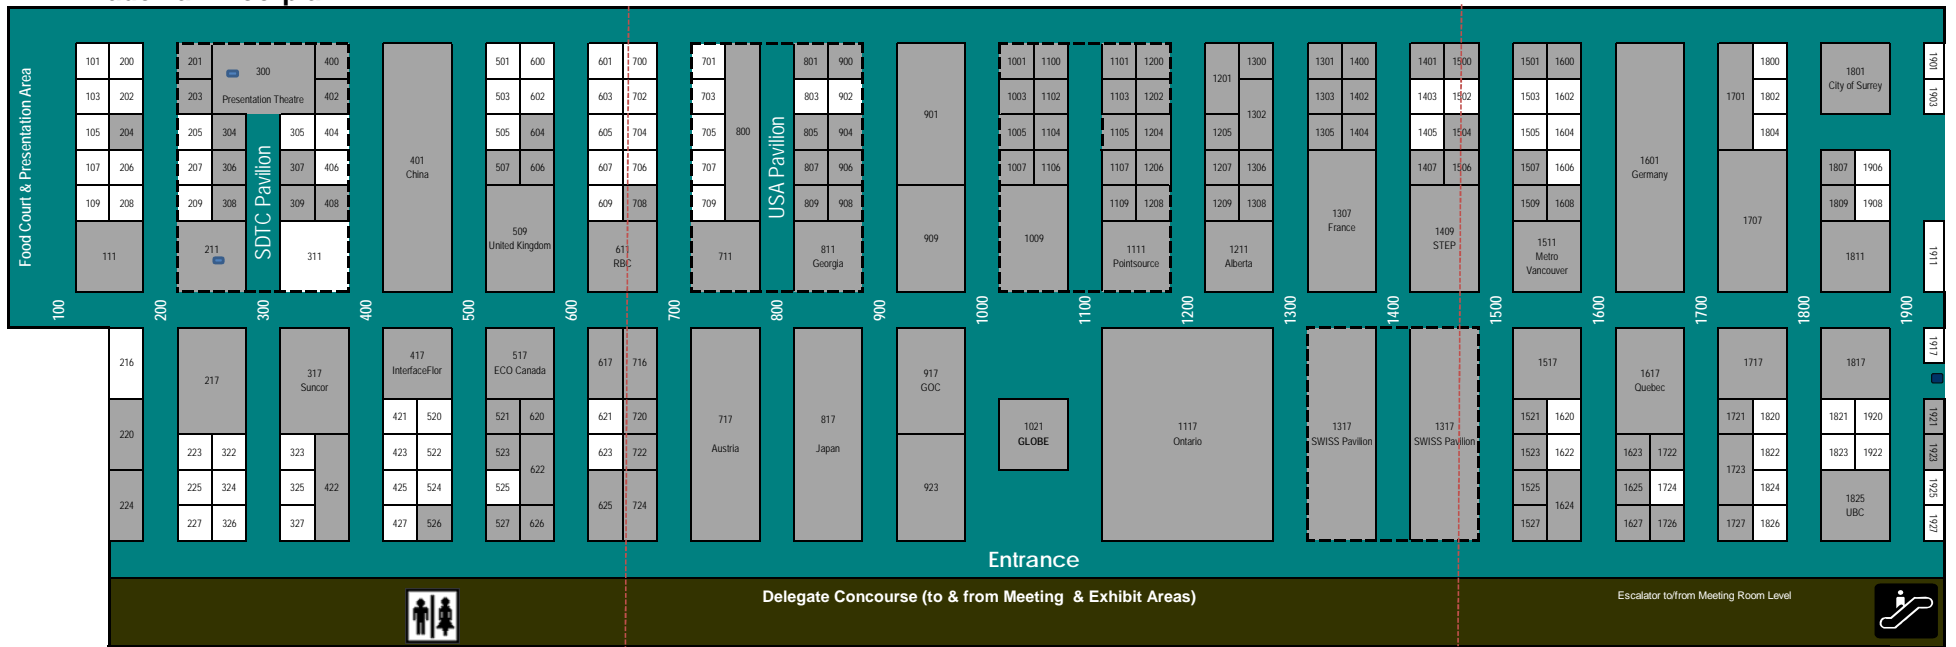

## Trade Fair Floorplan

Exhibit Hall C  
 Ceiling - 7.60m (24'.11") clear height (except for semi circle over block 101 & 201, lower)

Exhibit Hall B  
 Ceiling - Fabric roof, no structural steel; 9.50m (31'.2") to 14.50m (47'.6") clear height

Exhibit Hall A  
 Ceiling height: 7.6 m - wall to wall carpeting (All purpose room)