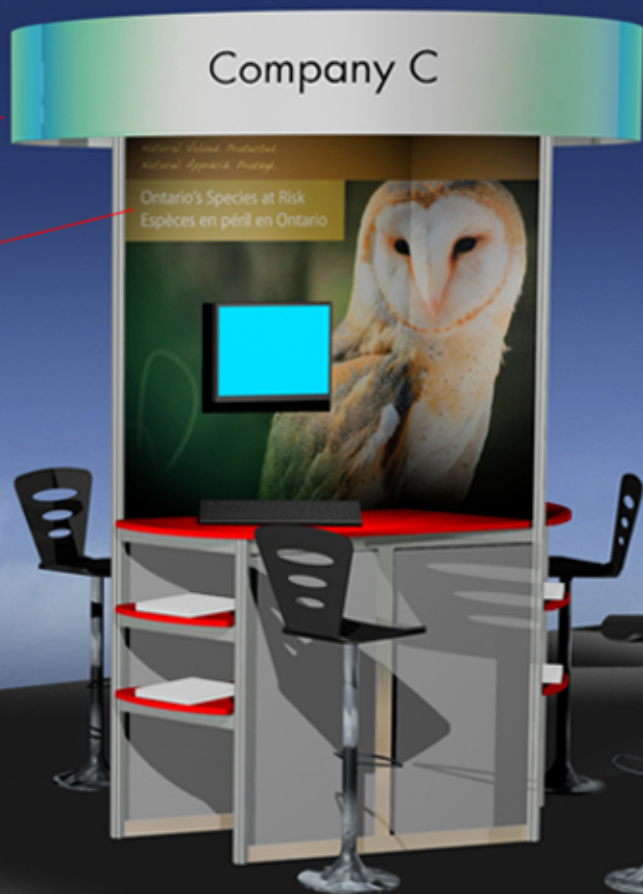

35cm x 122cm Exhibitor  
Name & Logo treatment

Common Look & Feel

Exhibitor Graphic Area  
145cm High x 146cm

21" LCD Option  
(Additional Cost to Exhibitor)

2 Literature Shelves  
1 Lockable Cabinet  
2 Stools

KIOSK EXHIBITOR